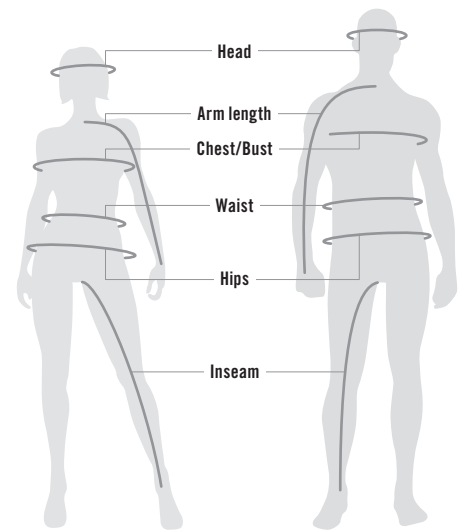

HOW TO MEASURE

- For best results, have someone else take measurements.
- Measure body in underwear.
- Tape must be snug but not tight.
- If measurements fall between two sizes, order the larger size.

Height: Without shoes, standing with heels and back against a wall.

Head: Around your head, from the center of the forehead, above the ears and over the natural bump at the back of the head.

Arm length: Let the hands hang down on the side in a slightly bent position. Measure from the center of the back of your neck, along the length of your arm, to the wrist.

Chest/Bust: Measure under your arm, around the fullest part of your chest.

Waist: Measure around your waist at the narrowest place.

Hips: Across the fullest part of the seat.

Inseam: Without shoes, from crotch to the floor.

Gloves: Measure palm width.

Boots: Foot length from heel to toe.

WHAT CODE REPRESENTS YOUR SIZE?

1. Find your size.
2. The corresponding code is THE CODE you use to complete the part number on your order.
Example: 440 227 90
Size: M = code "06",
Therefore 440 227 **06** 90